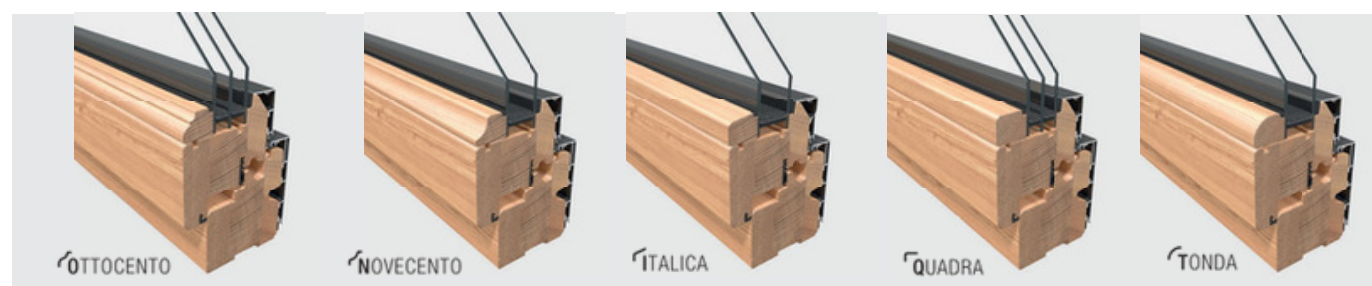

PB[®]
FINESTRE

FUTURA

WOOD-ALLUMINIUM CLAD

Contemporary-style laminated wood window with exterior aluminum cladding, asymmetrical doors, and aluminum outer central strip.

WWW.PBFINESTRE.IT

FUTURA

WOOD-ALLUMINIUM CLAD

SECTIONS

Sash with internal and external strip and central handle

THICKNESS

Frame and sash section dimensions

AVAILABLE STYLES

INSIDE The internal wood style is determined by the shape of the glazing bead and is available in the following versions:

OUTSIDE The external wood style is determined by the shape of the glazing bead and is available in the following versions: