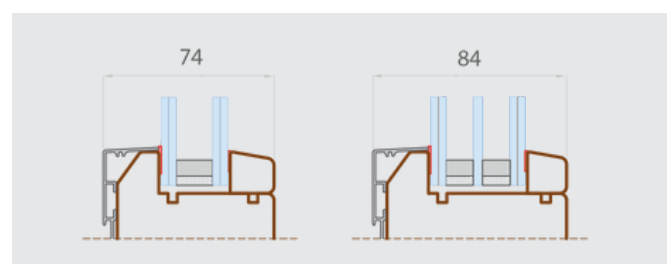

SECTIONS

Sash with internal and external strip and central handle

THICKNESS

Frame and sash section dimensions

AVAILABLE STYLES

INSIDE The internal wood style is determined by the shape of the glazing bead and is available in the following versions:

OUTSIDE The external wood style is determined by the shape of the glazing bead and is available in the following versions: