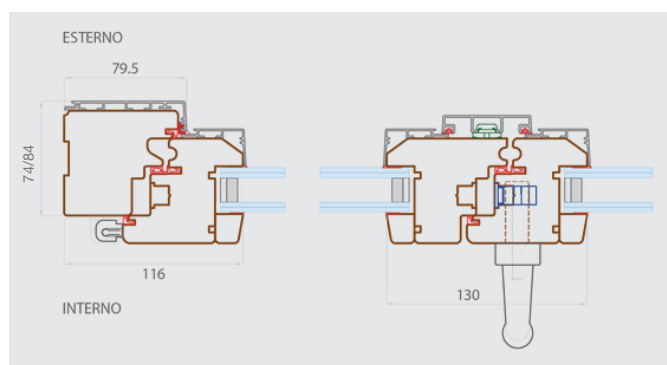

SECTIONS

Sash with internal and external strip and central handle

THICKNESS

Frame and sash section dimensions

AVAILABLE STYLES

INSIDE The internal wood style is determined by the shape of the glazing bead and is available in the following versions: